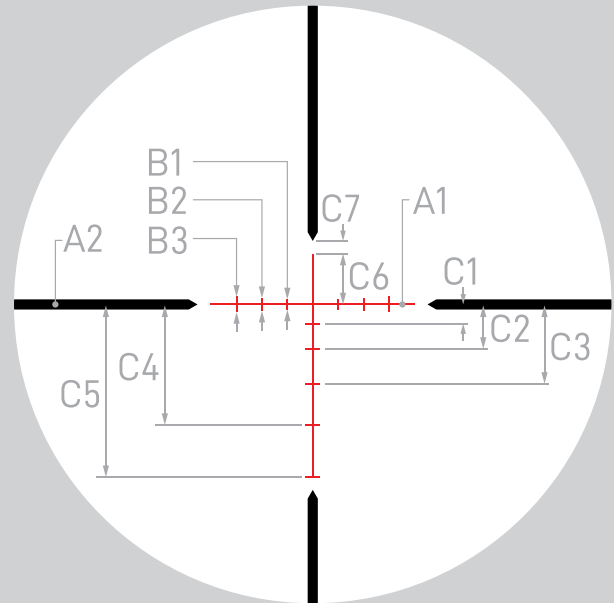

ATHLON
RIDICULOUSLY GOOD OPTICS

BDC 600A IR

Argos HMR Rifle Scope

SECOND FOCAL PLANE

RETICLE MANUAL

THE ATHLON® BDC 600A IR RETICLE

BDC 600A IR reticle can be used effectively with a variety of firearms giving your accurate ranges and reference marks which can be used to compensate for bullet drift in windy conditions or range distances. The user can sight in at 100 yards on any magnification setting, but for the ballistic reticle feature to function properly, the scope's magnification must be set to the correct power.

For 2-12x42 reticle subtension is valid at 12x.
 For 4-20x50 reticle subtension is valid at 20x.

Application: Hunting and Tactical

SUBTENSIONS IN MOA

A1	A2	B1	B2	B3	C1
0.15	0.6	0.8	1	1.2	1.5
C2	C3	C4	C5	C6	C7
3.5	6.25	9.5	13.6	4	1